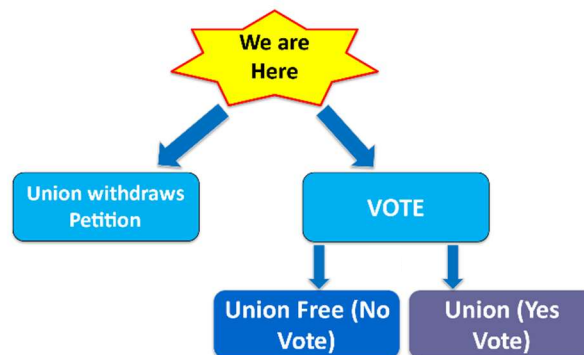

ANSWERS TO RECENTLY ASKED QUESTIONS

Is it too late to cancel the election?

- SYGMA does not control this. The NLRB is holding the election pursuant to a petition filed by the Teamsters. We will have the vote, unless the Teamsters withdraw the petition.

What Happens Next

If you want the Teamsters **to withdraw** the petition, you can ask them to do that. If we have a vote, your vote matters. Don't let someone else decide your future!

Will anyone know how I vote? **NO!**

- The election is by SECRET BALLOT.
- You don't sign the ballot.
- Your name is not on the ballot.
- You only mark an "X" on the ballot to indicate your preference.
- All ballots go into a sealed box.
- All ballots are revealed at the same time so there is no way to tell how any one person voted.
- The process is managed by the NLRB (a federal agency).

Get the Facts Before You Decide!